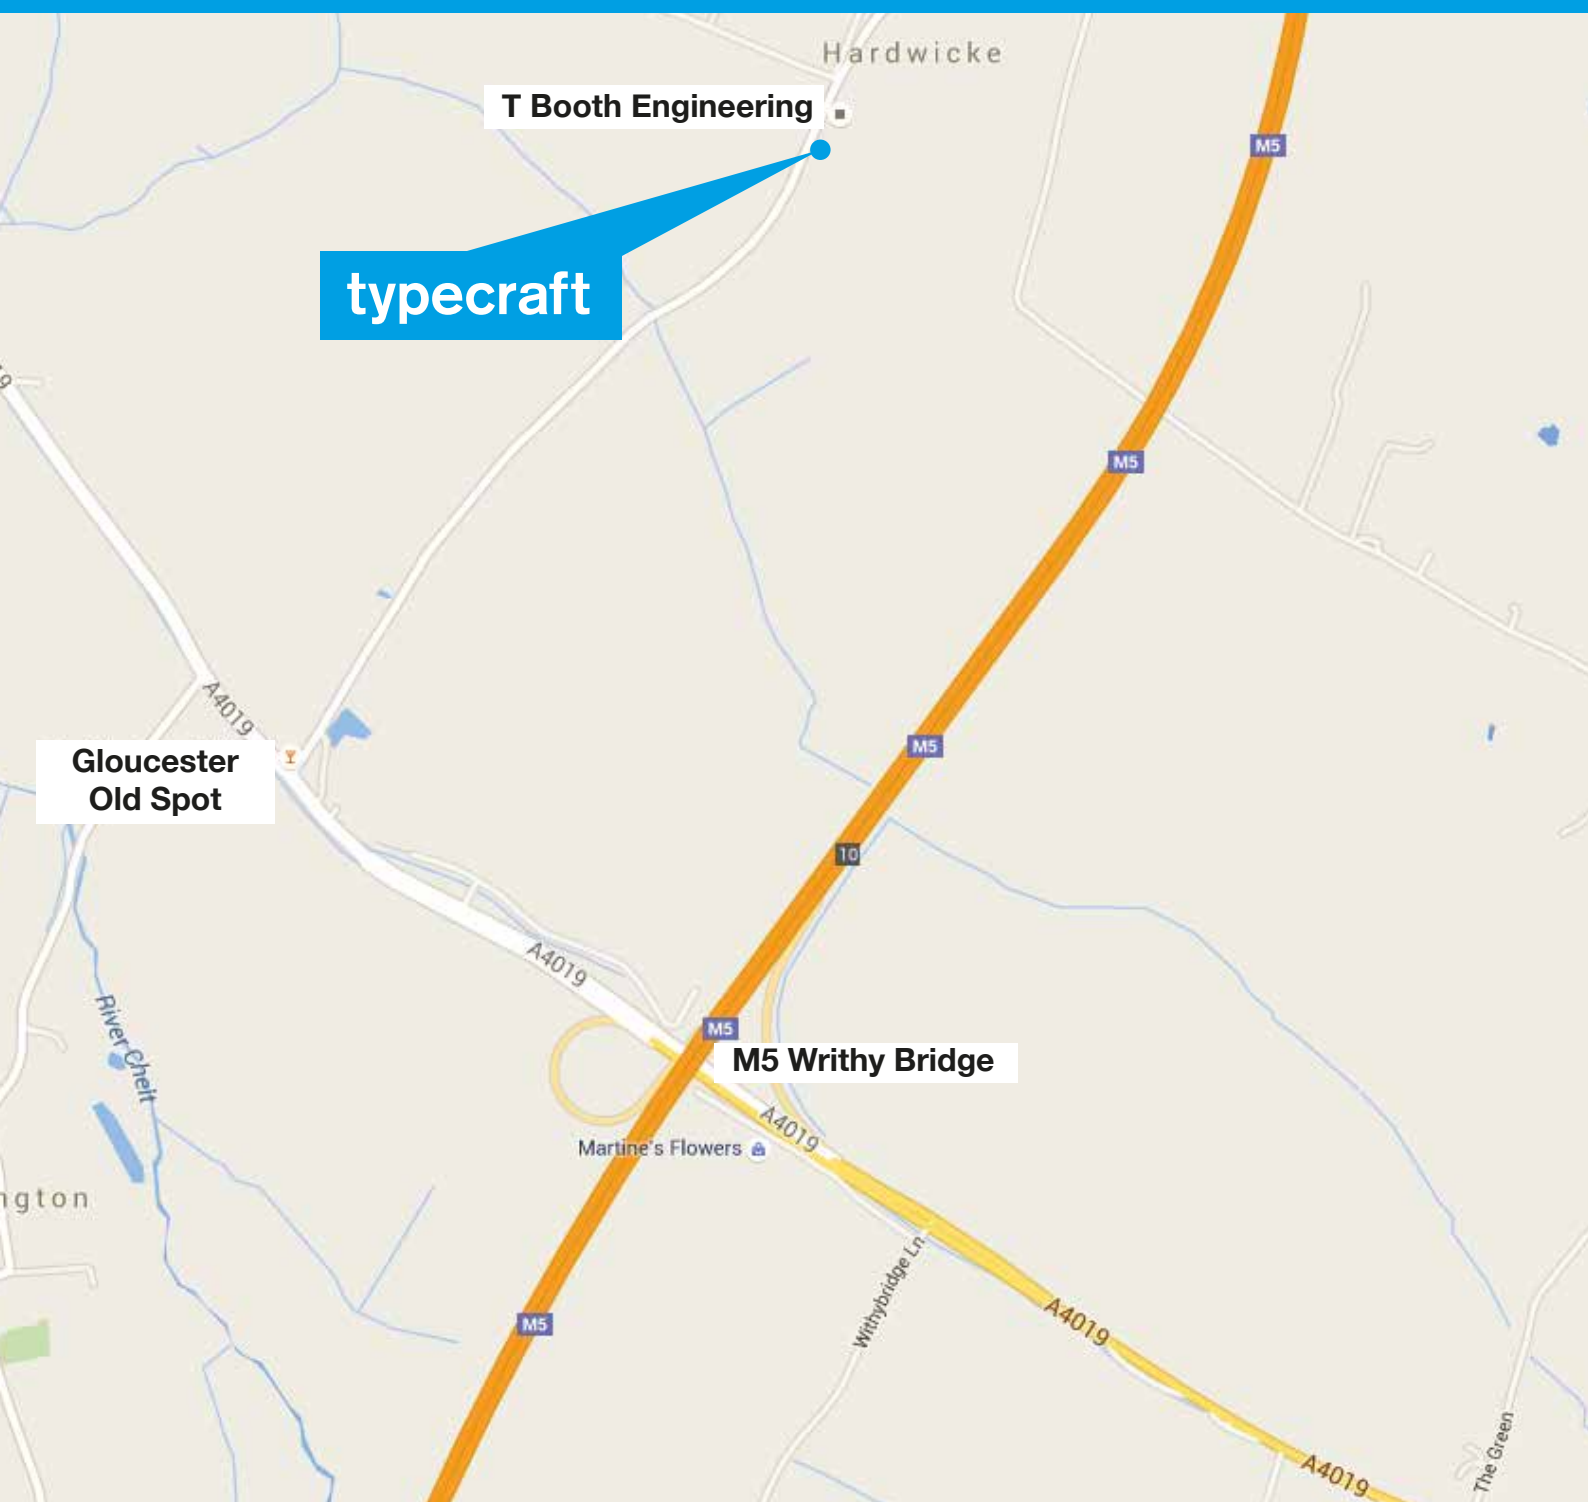

We've moved . . .

Our new address is:

**Finnick House, Longhill, Cheltenham,
Gloucestershire GL51 9TB**

From Cheltenham:

1. Head towards Tewkesbury Road A4019
2. Head over M5 Wriathy Bridge
3. Turn right at Gloucester Old Spot, heading for Elmstone Hardwicke
4. Typecraft is a mile down the road on the right