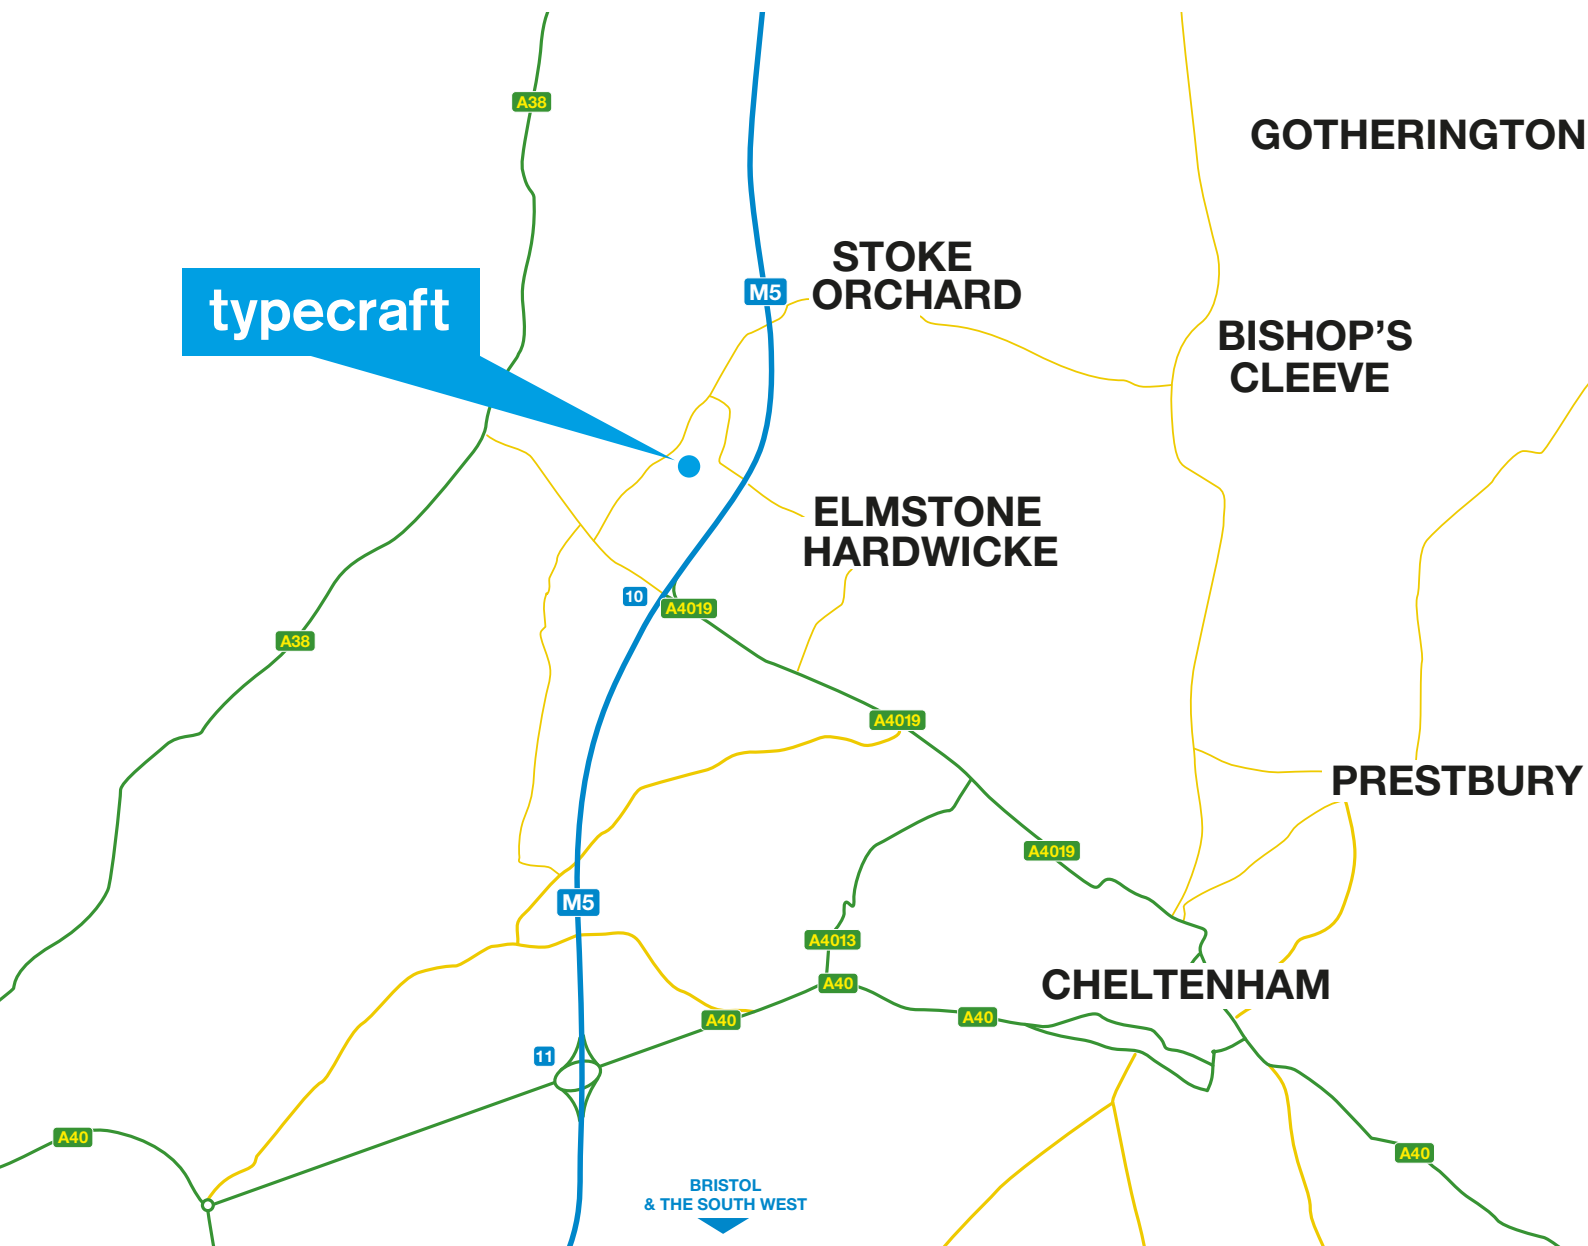

We've moved . . .

Our new address is:

**Finnick House, Longhill, Cheltenham,
Gloucestershire GL51 9TB**

From Cheltenham:

1. Head towards Tewkesbury Road A4019
2. Head over M5 Wriathy Bridge
3. Turn right at Gloucester Old Spot, heading for Elmstone Hardwicke
4. Typecraft is a mile down the road on the right